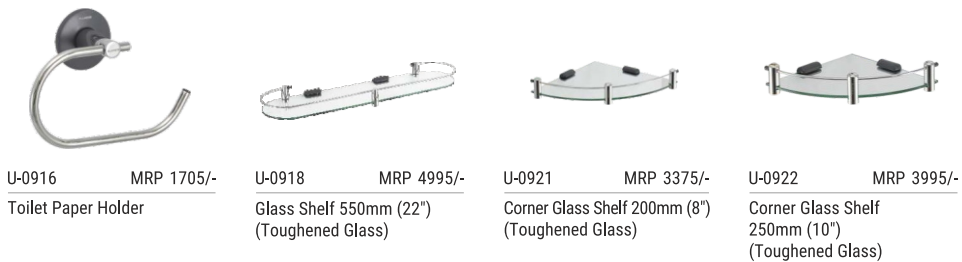

## Exotica UNIVERSAL ACCESSORIES

U-0901 MRP 2495/- Towel Rail 450mm (18")  
 U-0911 MRP 2750/- Towel Rail 600mm (24")  
 U-0912 MRP 1705/- Towel Ring  
 U-0913 MRP 1730/- Soap Dish with ABS Dish

UM-0913 MRP 2755/- Soap Dish with Metal Dish  
 U-0914 MRP 1730/- Tumbler Holder with ABS Tumbler  
 UM-0914 MRP 2745/- Tumbler Holder with Metal Tumbler  
 U-0915 MRP 1165/- Robe Hook 'Twin'